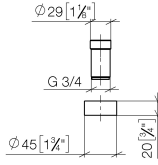

Extension set -

12 780 970 90

- for clamping depths > 45 mm to max. 85 mm

For combination with Profi spray set 27799970,
27789970, 27785970, 27784970 only.

Extension set -

12 780 970 90

mm [inches]

Spare parts list

No.	Item Number	Name	Quantity used	Delivery time
1	09 14 15 055 90	ring	1	2